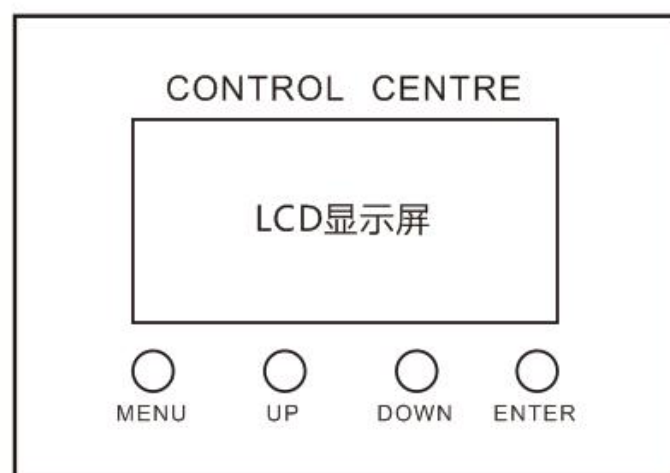

fixtures.

11. Do not use the damage of the insulating layer wire and also do not use the power cord overlap on the other wire. When not in use or clean the light, please disconnect the power, don't pull the plug in hard or just drag the wires.

### 3. Product specification

1. Voltage: AC100-240V 50-60Hz
2. Power Consumption:260W
3. Light Source: 12×40w RGBW
4. Beam Angle: 5-45°
5. Source life: 100,000 hours
6. Color: 1670 million kinds of colors
7. Working modes: Sound (Audio) Active, Show Mode, DMX, Master/ Slave.
8. Powercon: Input / Output
9. DMX Channel: 52CH/16CH/64CH/21CH
10. W:12.5KG
- 11.Size: 1050\*180\*350mm

### 4. LCD Display Function Instruction